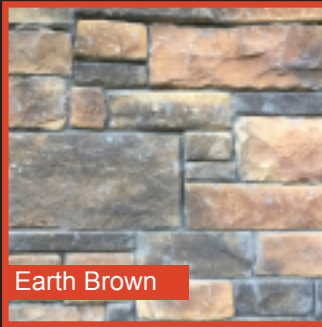

Rustic

The character of this coursed blend of Centurion's Stack and Rubble patterns is popular in modern architectural applications and creates a statement of artful distinction.

Arizona

Accessories

Limited quantities in stock. Availability varies.