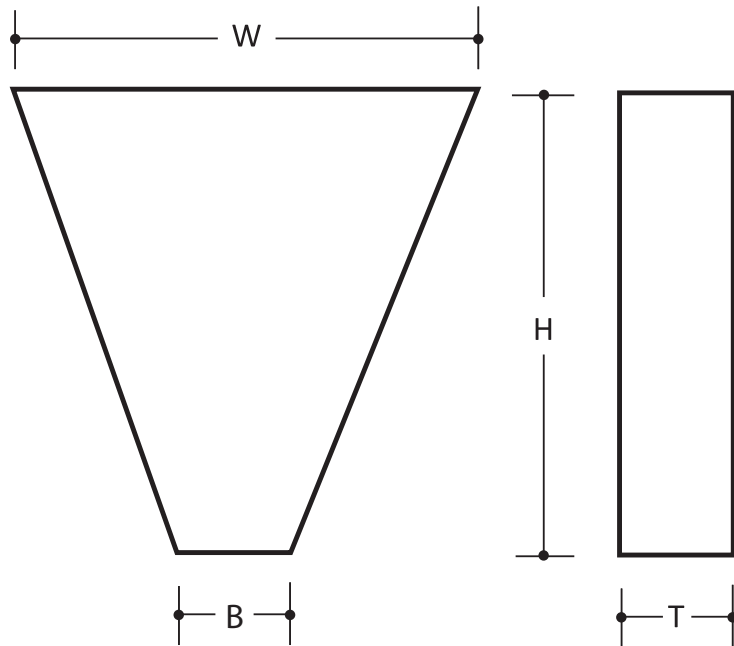

KEYSTONES #880, 634

by CENTURION STONE®

PATTERN DESCRIPTIONS AND DIMENSIONS

Pattern	Texture	Code	T	H	W	Bottom Width
KEYSTONE	Chiseled face.	634	2"	10.5"	8"	4"
KEYSTONE	Slate face.	880	2"	10.5"	8"	4"

Packaging			Weights		
#	Pcs./Skid	Pcs/Box	Skid	Box	Pcs.
634	60	4	480	35	6.8
880	60	4	540	35	7.7