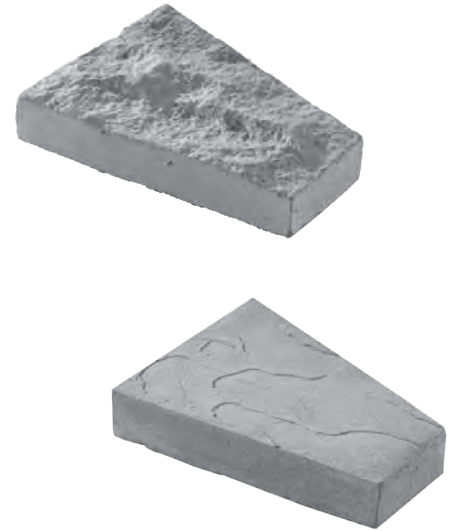

KEYSTONES #880, 634

by CENTURION STONE®

PATTERN DESCRIPTIONS AND DIMENSIONS

Pattern	Texture	Code	T	H	W	Bottom Width
KEYSTONE	Chiseled face.	634	2"	10.5"	8"	4"
KEYSTONE	Slate face.	880	2"	10.5"	8"	4"

Packaging			Weights		
#	Pcs./Skid	Pcs/Box	Skid	Box	Pcs.
634	60	4	480	35	6.8
880	60	4	540	35	7.7