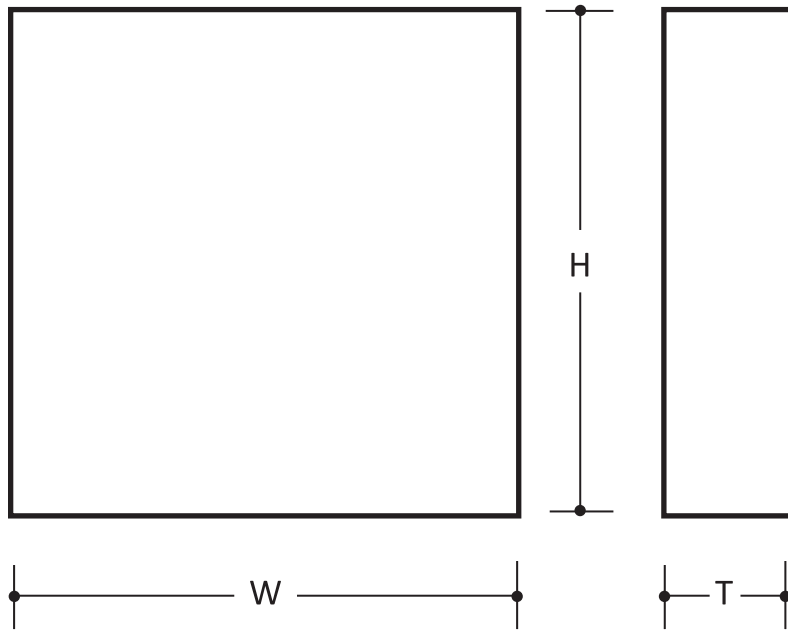

HEARTHSTONE #860

by CENTURION STONE®

PATTERN DESCRIPTIONS AND DIMENSIONS

Pattern	Texture	Code	T	H	W
HEARTHSTONE	Flat slate top with chiseled edges.	860	1.75"	20"	18"

Packaging/Skid		Weights	
#	Pcs.	Skid	Pcs.
860	34	1326	37